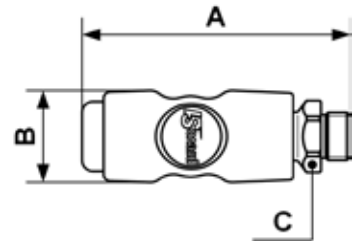

QUICK RELEASE SAFETY COUPLINGS ON PLATE - ISI 11

Parallel male thread coupler

Profile : ISO 6150B

Min / Max operating pressure

2 / 12 bar

ID passage

11 mm

Min. / Max temperature

-15 / 70 °C

Part number	Male thread
ISI 111152EBCP	G3/8
ISI 111153EBCP	G1/2
ISI 111154EBCP	G3/4